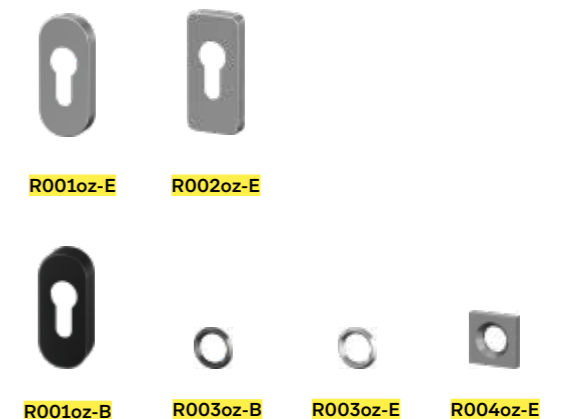

AUSSEN- ROSETTEN

R001oz-E R002oz-E R001oz-B R003oz-B R003oz-E R004oz-E

INKSIVE